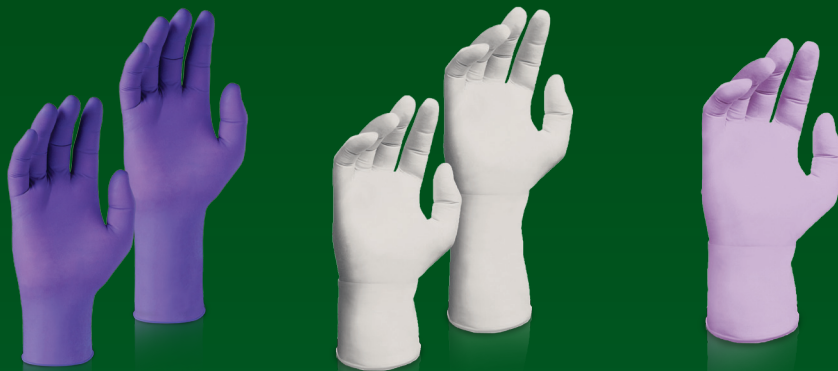

RightCycle*

by KIMBERLY-CLARK PROFESSIONAL*

GLOVE RECYCLING BIN

Please place **ONLY** used
KIMBERLY-CLARK* Gloves in
this receptacle to be recycled.

Exceptional
Workplaces*